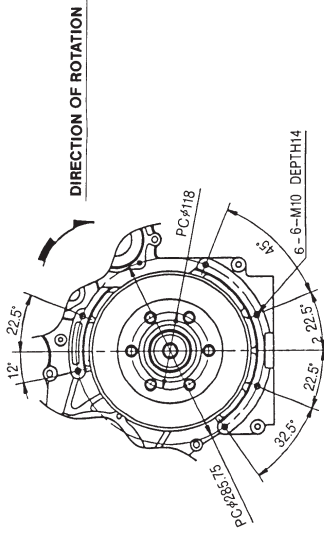

[6LYA-UTE, STE] With KMH6A marine gear

DETAIL OF FRONT COUPLING (1/5)

MIXING ELBOW RUBBER HOSE INNER DIA. 31/32"

MIXING ELBOW
-V-BAND TYPE AT EXHAUST INLET.
-ALLOWABLE INSTALLATION ANGLE BETWEEN 0° TO 90° DEGREE.

NOTE
DWG. SHOWS MOUNTING BLOCKS AT COMPRESSED HEIGHT.
(COMPRESSED BY APPROX. x3mm)

DETAIL OF FRONT COUPLING (1/5)