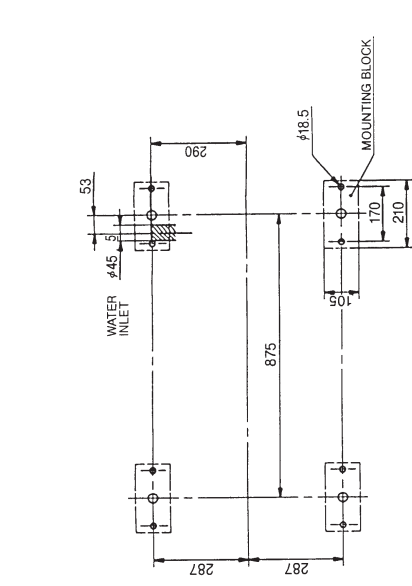

[6LYA-UTE, STE] With KMH6A marine gear

DETAIL OF FRONT COUPLING (1/5)

MIXING ELBOW RUBBER HOSE INNER DIA. 31/32"

MIXING ELBOW
-V-BAND TYPE AT EXHAUST INLET.
-ALLOWABLE INSTALLATION ANGLE BETWEEN 0° TO 90° DEGREE.

NOTE
DWG. SHOWS MOUNTING BLOCKS AT COMPRESSED HEIGHT.
(COMPRESSED BY APPROX. x3mm)

DETAIL OF FRONT COUPLING (1/5)