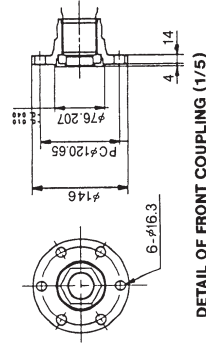

[6LYA-UTE, STE] With KMH6A marine gear

DETAIL OF FRONT COUPLING (1/5)

MIXING ELBOW RUBBER HOSE INNER DIA. 31/32"

MIXING ELBOW
-V-BAND TYPE AT EXHAUST INLET.
-ALLOWABLE INSTALLATION ANGLE BETWEEN 0° TO 90° DEGREE.

NOTE
DWG. SHOWS MOUNTING BLOCKS AT COMPRESSED HEIGHT.
(COMPRESSED BY APPROX. x3mm)

DETAIL OF FRONT COUPLING (1/5)