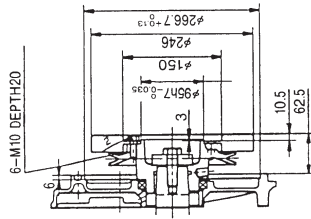

[6LYA-UTE, STE] With KMH6A marine gear

DETAIL OF FRONT COUPLING (1/5)

MIXING ELBOW RUBBER HOSE INNER DIA. 31/32"

MIXING ELBOW
-V-BAND TYPE AT EXHAUST INLET.
-ALLOWABLE INSTALLATION ANGLE BETWEEN 0° TO 90° DEGREE.

NOTE
DWG. SHOWS MOUNTING BLOCKS AT COMPRESSED HEIGHT.
(COMPRESSED BY APPROX. x3mm)

DETAIL OF FRONT COUPLING (1/5)