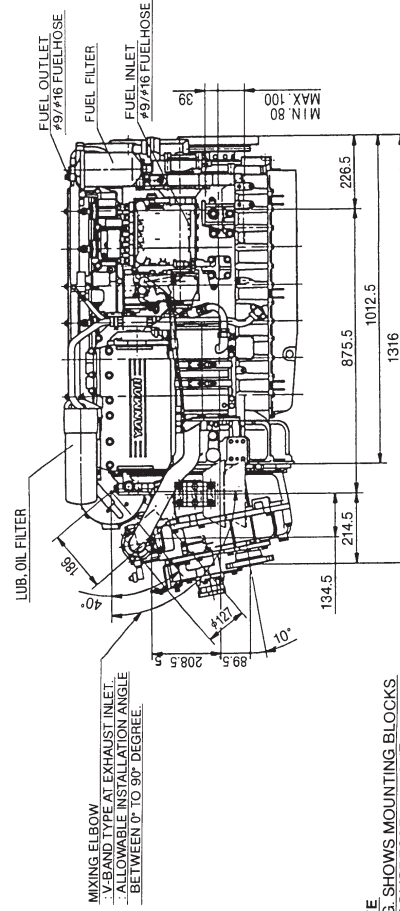

[6LYA-UTE, STE] With KMH6A marine gear

DETAIL OF FRONT COUPLING (1/5)

MIXING ELBOW RUBBER HOSE INNER DIA. 31/32"

MIXING ELBOW
-V-BAND TYPE AT EXHAUST INLET.
-ALLOWABLE INSTALLATION ANGLE BETWEEN 0° TO 90° DEGREE.

NOTE
DWG. SHOWS MOUNTING BLOCKS AT COMPRESSED HEIGHT.
(COMPRESSED BY APPROX. x3mm)

DETAIL OF FRONT COUPLING (1/5)