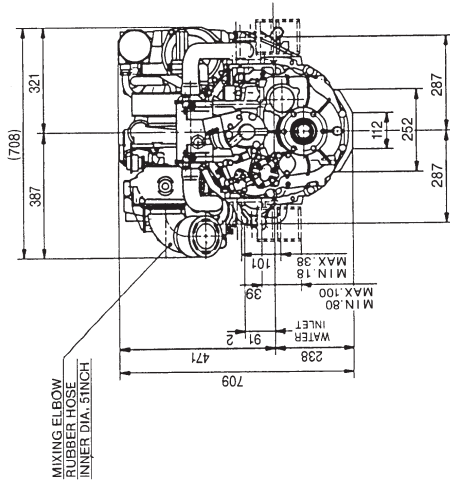

[6LYA-UTE, STE] With KMH6A marine gear

DETAIL OF FRONT COUPLING (1/5)

MIXING ELBOW RUBBER HOSE INNER DIA. 31/32"

MIXING ELBOW
-V-BAND TYPE AT EXHAUST INLET.
-ALLOWABLE INSTALLATION ANGLE BETWEEN 0° TO 90° DEGREE.

NOTE
DWG. SHOWS MOUNTING BLOCKS AT COMPRESSED HEIGHT.
(COMPRESSED BY APPROX. x3mm)

DETAIL OF FRONT COUPLING (1/5)