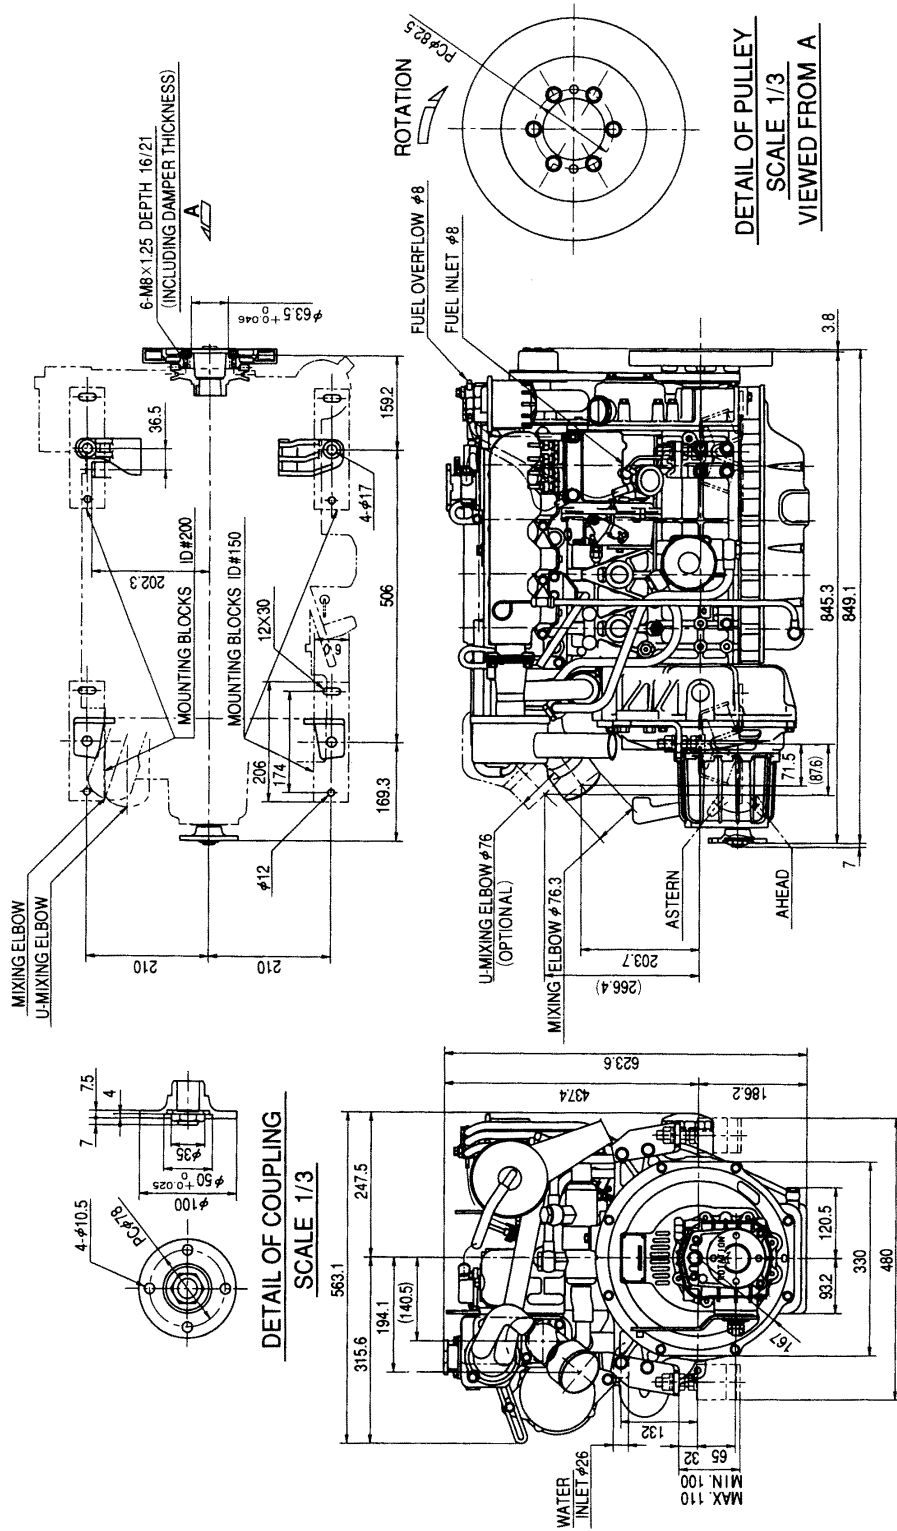

3-7 4JH3E (with KM35P Marine gear)

<Note> No torque limiter applied to KM35P.