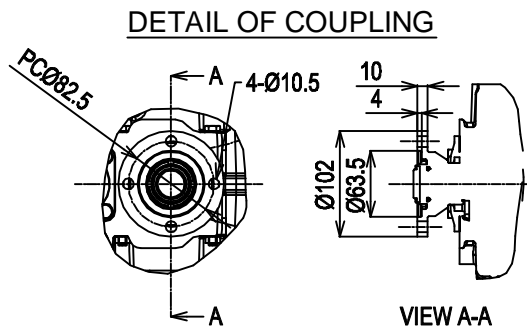

DETAIL OF MOUNTING BLOCK

DIRECTION OF ROTATION

NOTE: ALL DIMENSIONS ARE IN MM

Scale
1/10

YANMAR MARINE INTERNATIONAL
Juli 2006

4JH4HTE WITH ZF30M