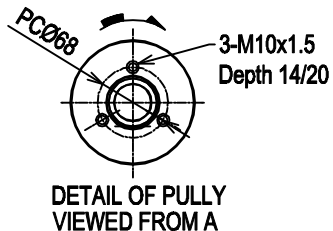

DETAIL OF MOUNTING BLOCK

DIRECTION OF ROTATION

NOTE: ALL DIMENSIONS ARE IN MM

Scale
1/10

YANMAR MARINE INTERNATIONAL
Juli 2006

4JH4HTE WITH ZF30M