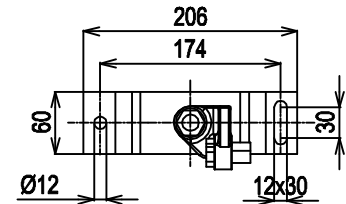

DETAIL OF MOUNTING BLOCK

DIRECTION OF ROTATION

NOTE: ALL DIMENSIONS ARE IN MM

Scale
1/10

YANMAR MARINE INTERNATIONAL
Juli 2006

4JH4HTE WITH ZF30M