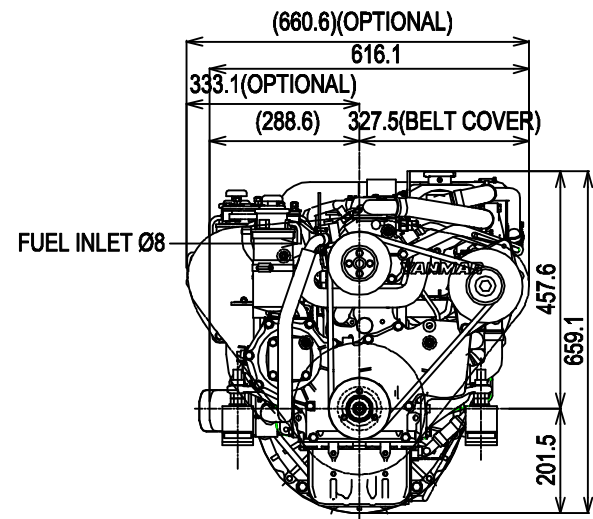

DETAIL OF MOUNTING BLOCK

DIRECTION OF ROTATION

NOTE: ALL DIMENSIONS ARE IN MM

Scale
1/10

YANMAR MARINE INTERNATIONAL
Juli 2006

4JH4HTE WITH ZF30M