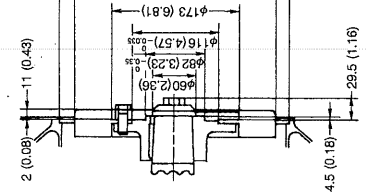

MODEL

**6CX-ETE**

SCALE

**1/10**

Unit = mm (Figures in parentheses inch)

Note: Dwg. shows mounting blocks at compressed height. [compressed by approx. 3mm (0.12)]