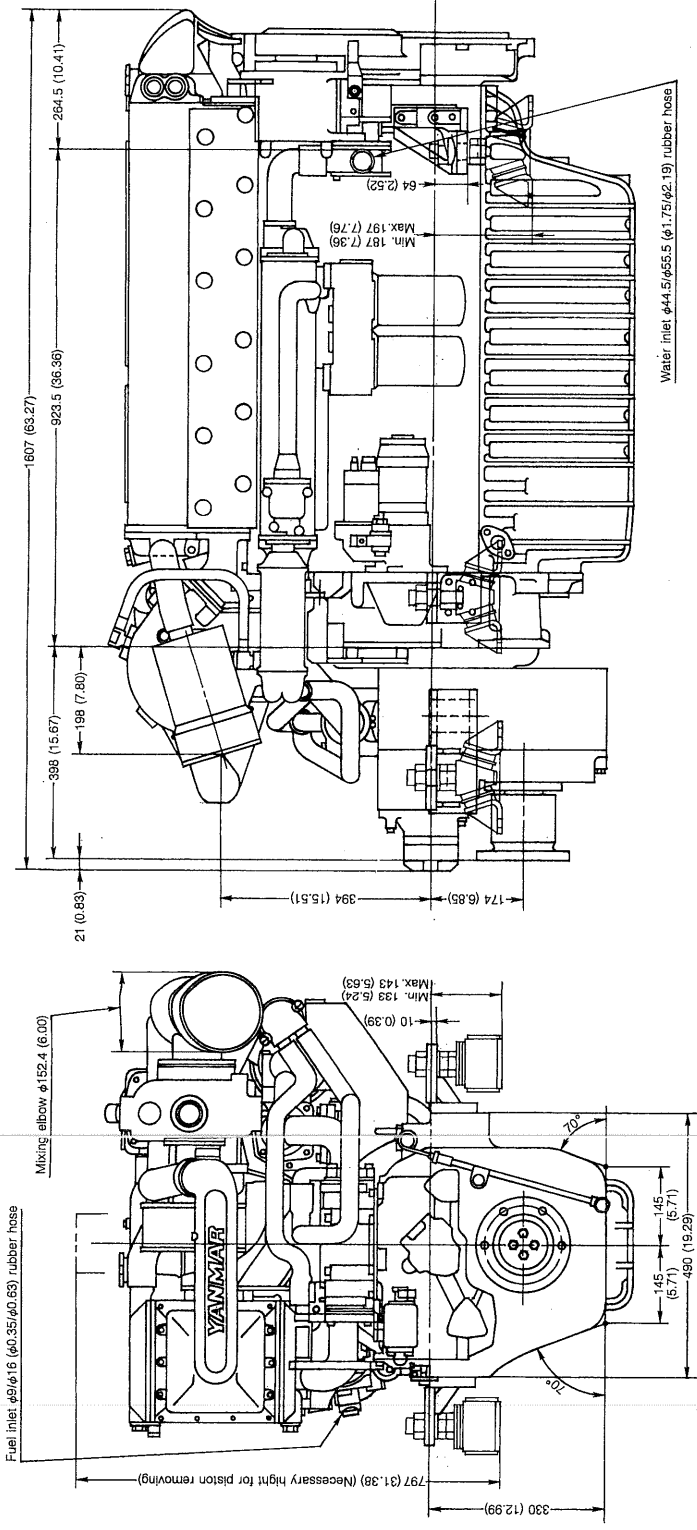

MODEL

**6CX-ETE**

SCALE

**1/10**

Unit = mm (Figures in parentheses inch)

Note: Dwg. shows mounting blocks at compressed height. [compressed by approx. 3mm (0.12)]