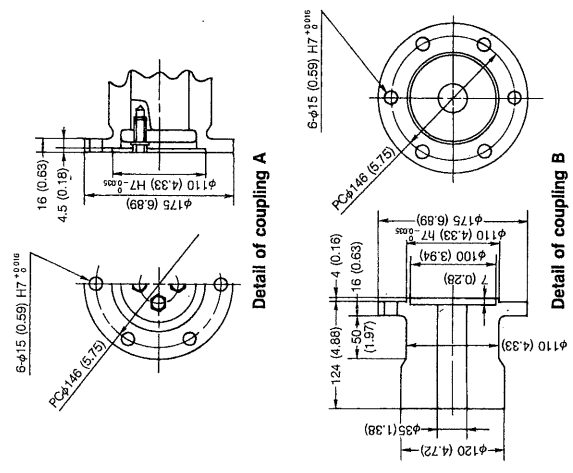

MODEL

**6CX-ETE**

SCALE

**1/10**

Unit = mm (Figures in parentheses inch)

Note: Dwg. shows mounting blocks at compressed height. [compressed by approx. 3mm (0.12)]