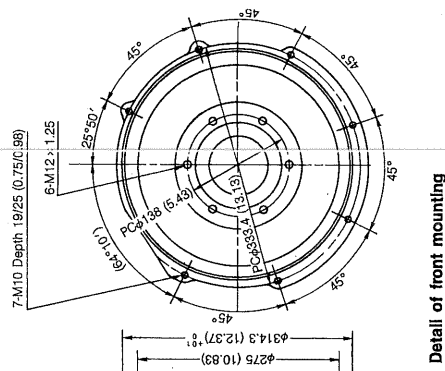

MODEL

**6CX-ETE**

SCALE

**1/10**

Unit = mm (Figures in parentheses inch)

Note: Dwg. shows mounting blocks at compressed height. [compressed by approx. 3mm (0.12)]