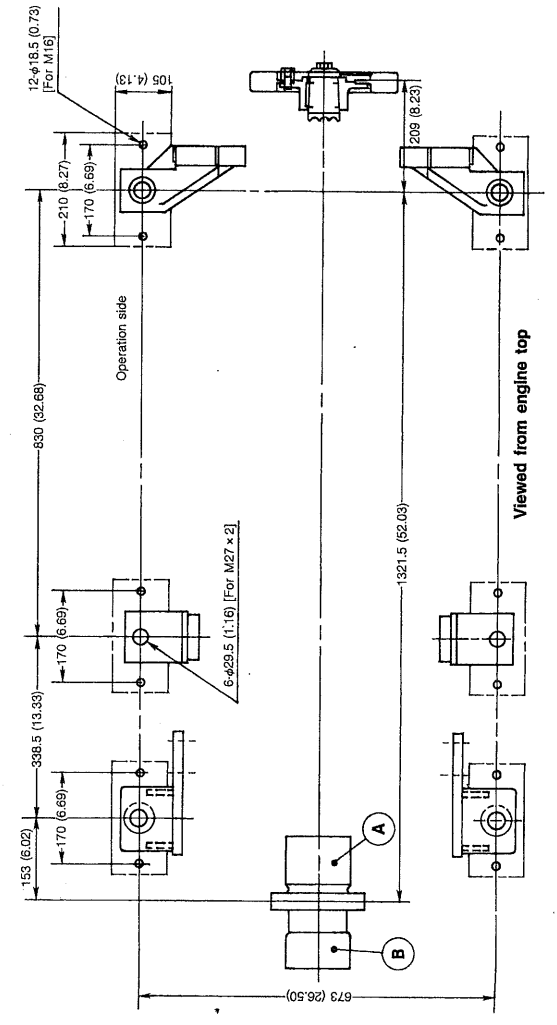

MODEL

**6CX-ETE**

SCALE

**1/10**

Unit = mm (Figures in parentheses inch)

Note: Dwg. shows mounting blocks at compressed height. [compressed by approx. 3mm (0.12)]